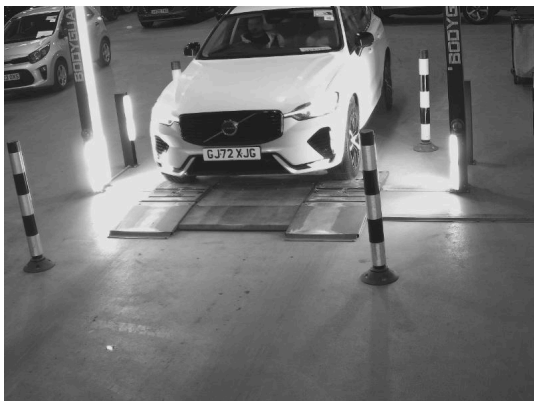

# 200 Point Inspection

Body Exterior

Interior Checks

Electrical Controls

Engine Compartment

Fuel/Exhaust/Underbody

Drivetrain

Tyres & Wheels

Front Suspension/Steering

Rear Suspension

Brake System

Road Test and Final Check

## Car Details

Car: