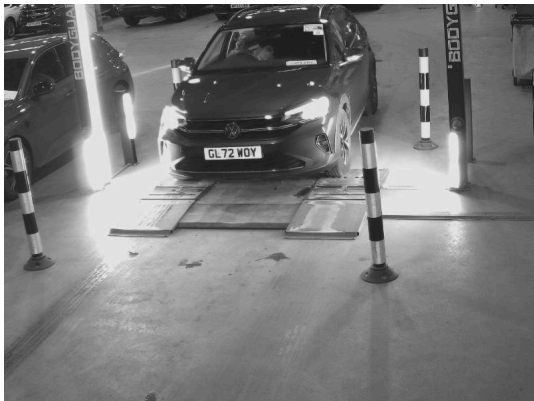

# 200 Point Inspection

Body Exterior

Interior Checks

Electrical Controls

Engine Compartment

Fuel/Exhaust/Underbody

Drivetrain

Tyres & Wheels

Front Suspension/Steering

Rear Suspension

Brake System

Road Test and Final Check

## Car Details

Car: