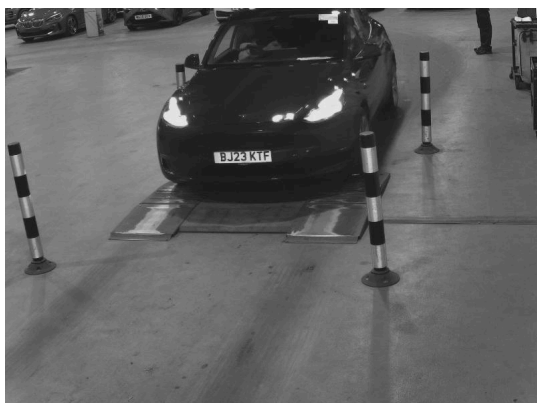

# 200 Point Inspection

Body Exterior

Interior Checks

Electrical Controls

Engine Compartment

Fuel/Exhaust/Underbody

Drivetrain

Tyres & Wheels

Front Suspension/Steering

Rear Suspension

Brake System

Road Test and Final Check

## Car Details

Car: