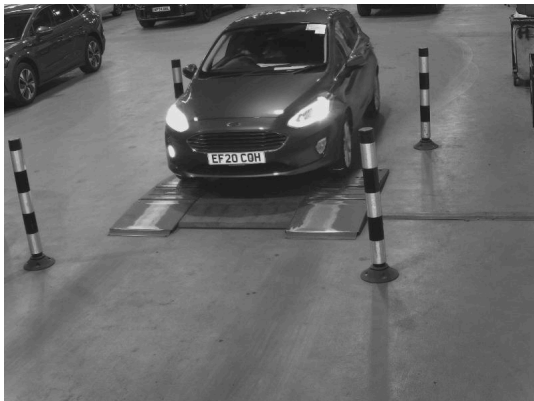

STATUS Pass Fail

200 Point Inspection

Body Exterior

Interior Checks

Electrical Controls

Engine Compartment

Fuel/Exhaust/Underbody

Drivetrain

Tyres & Wheels

Front Suspension/Steering

Rear Suspension

Brake System

Road Test and Final Check

Car Details

Car:

Tyre Tread Readings