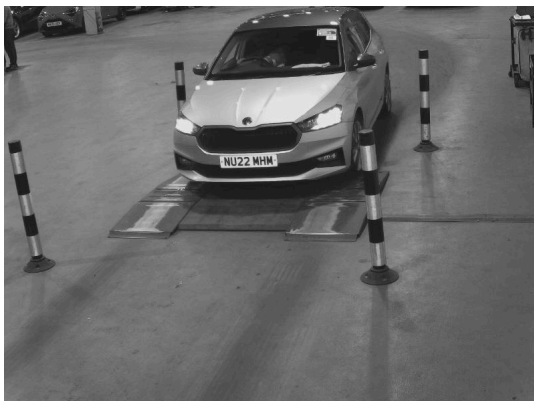

# 200 Point Inspection

Body Exterior

Interior Checks

Electrical Controls

Engine Compartment

Fuel/Exhaust/Underbody

Drivetrain

Tyres & Wheels

Front Suspension/Steering

Rear Suspension

Brake System

Road Test and Final Check

## Car Details

Car: