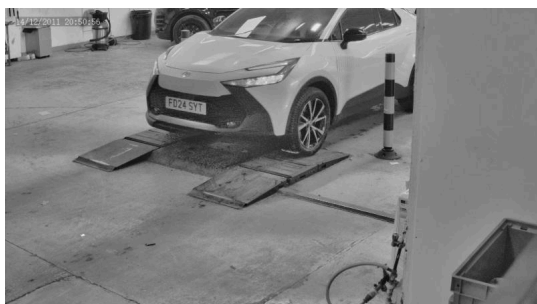

# 200 Point Inspection

Body Exterior

Interior Checks

Electrical Controls

Engine Compartment

Fuel/Exhaust/Underbody

Drivetrain

Tyres & Wheels

Front Suspension/Steering

Rear Suspension

Brake System

Road Test and Final Check

## Car Details

Car: