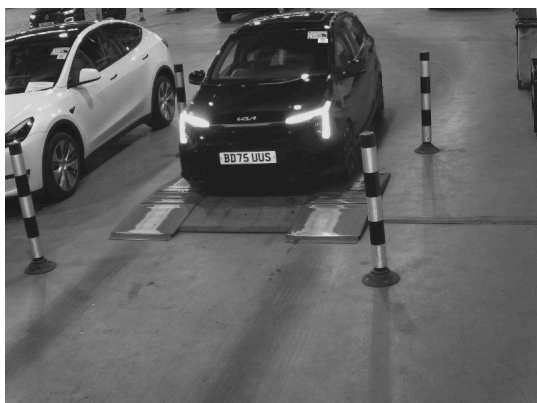

# 200 Point Inspection

Body Exterior

Interior Checks

Electrical Controls

Engine Compartment

Fuel/Exhaust/Underbody

Drivetrain

Tyres & Wheels

Front Suspension/Steering

Rear Suspension

Brake System

Road Test and Final Check

## Car Details

Car: