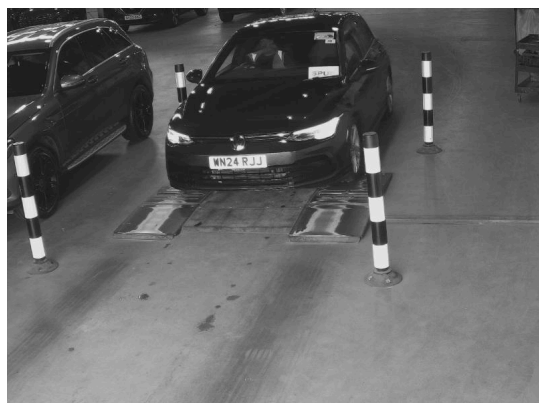

# 200 Point Inspection

Body Exterior

Interior Checks

Electrical Controls

Engine Compartment

Fuel/Exhaust/Underbody

Drivetrain

Tyres & Wheels

Front Suspension/Steering

Rear Suspension

Brake System

Road Test and Final Check

## Car Details

Car: