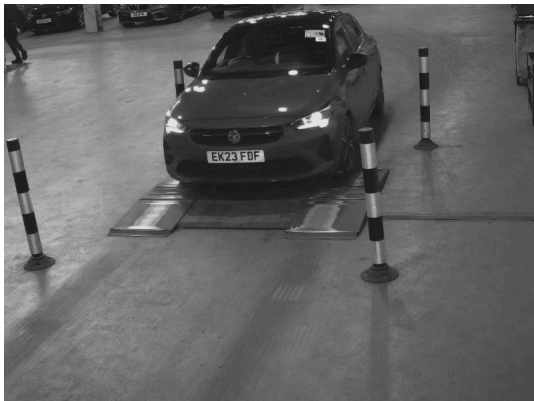

STATUS Pass Fail

200 Point Inspection

Body Exterior

Interior Checks

Electrical Controls

Engine Compartment

Fuel/Exhaust/Underbody

Drivetrain

Tyres & Wheels

Front Suspension/Steering

Rear Suspension

Brake System

Road Test and Final Check

Car Details

Car:

Tyre Tread Readings