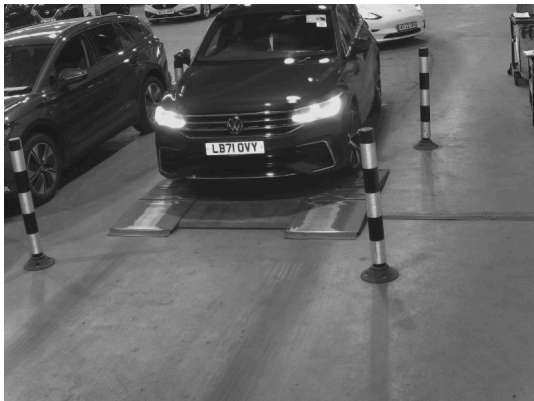

# 200 Point Inspection

Body Exterior

Interior Checks

Electrical Controls

Engine Compartment

Fuel/Exhaust/Underbody

Drivetrain

Tyres & Wheels

Front Suspension/Steering

Rear Suspension

Brake System

Road Test and Final Check

## Car Details

Car: