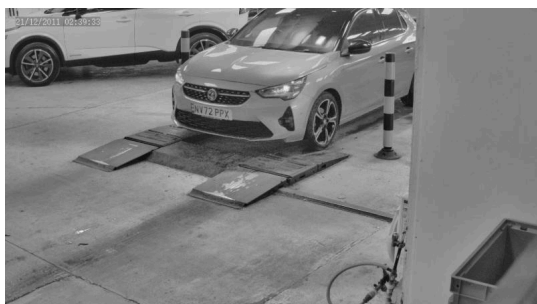

STATUS ☒ Pass ☐ Fail

200 Point Inspection

Body Exterior

Interior Checks

Electrical Controls

Engine Compartment

Fuel/Exhaust/Underbody

Drivetrain

Tyres & Wheels

Front Suspension/Steering

Rear Suspension

Brake System

Road Test and Final Check

Car Details

Car:

Tyre Tread Readings

Left Front

5.3 | 5.6 | 5.5 | 5.6mm

Right Front

5.3 | 5.4 | 5.5 | 5.5mm

Left Rear

5.4 | 5.6 | 5.9 | 5.8mm

Right Rear

5.4 | 5.6 | 5.2 | 5.4mm

Your Inspection was conducted by

BD

Inspection Site

Cannock Prep

Inspection Date

28/4/26

Registration Number

NV72 PPX

Make

VAUXHALL

Model

CORSA

VIN

VXKU*****

Mileage

18,490

Colour

Grey

Engine Type

Petrol

Evidence of Accident Damage

☐ Yes

☒ No

The checks enclosed within this document have been carried out on your vehicle by our trained Technicians.

Vehicle checks are passed based on visual inspection for operational and roadworthiness at the time of inspection. Items are checked only where applicable to the vehicle type.