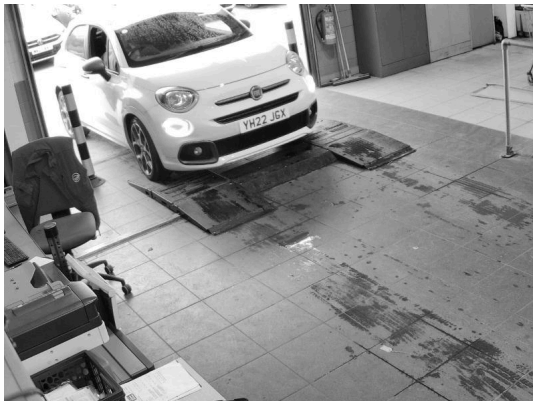

Car Details

Car:

Tyre Tread Readings

Left Front

Right Front

Left Rear

Right Rear

Your Inspection was conducted by

CB

Inspection Site

Sheffield Prep

Inspection Date

09/4/26

Registration Number

YH22 JGX

Make

FIAT

Model

500X

VIN

ZFAN*****

Mileage

26,746

Colour

White

Engine Type

Petrol

Evidence of Accident Damage

☐ Yes

☒ No

The checks enclosed within this document have been carried out on your vehicle by our trained Technicians.

Vehicle checks are passed based on visual inspection for operational and roadworthiness at the time of inspection. Items are checked only where applicable to the vehicle type.