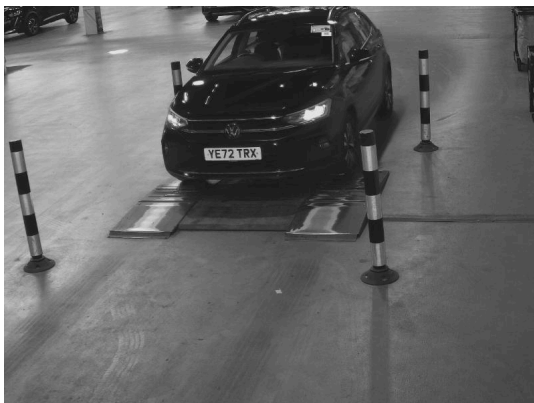

# 200 Point Inspection

Body Exterior

Interior Checks

Electrical Controls

Engine Compartment

Fuel/Exhaust/Underbody

Drivetrain

Tyres & Wheels

Front Suspension/Steering

Rear Suspension

Brake System

Road Test and Final Check

## Car Details

Car: