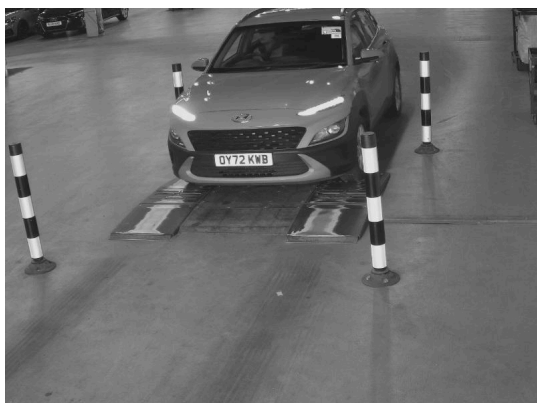

# 200 Point Inspection

Body Exterior

Interior Checks

Electrical Controls

Engine Compartment

Fuel/Exhaust/Underbody

Drivetrain

Tyres & Wheels

Front Suspension/Steering

Rear Suspension

Brake System

Road Test and Final Check

## Car Details

Car: