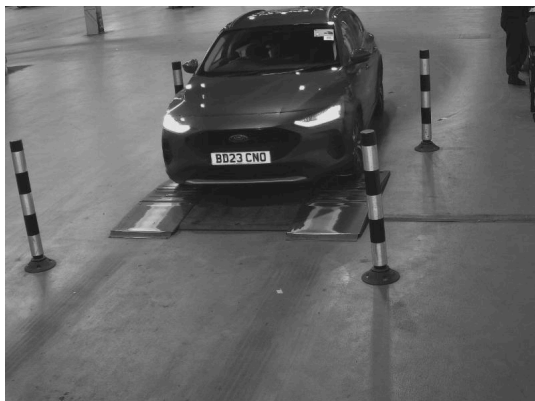

# 200 Point Inspection

Body Exterior

Interior Checks

Electrical Controls

Engine Compartment

Fuel/Exhaust/Underbody

Drivetrain

Tyres & Wheels

Front Suspension/Steering

Rear Suspension

Brake System

Road Test and Final Check

## Car Details

Car: