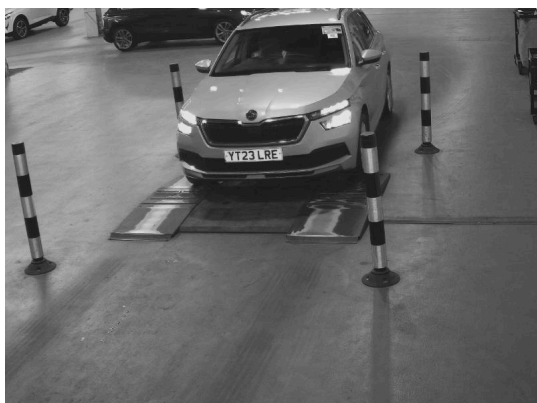

# 200 Point Inspection

Body Exterior

Interior Checks

Electrical Controls

Engine Compartment

Fuel/Exhaust/Underbody

Drivetrain

Tyres & Wheels

Front Suspension/Steering

Rear Suspension

Brake System

Road Test and Final Check

## Car Details

Car: