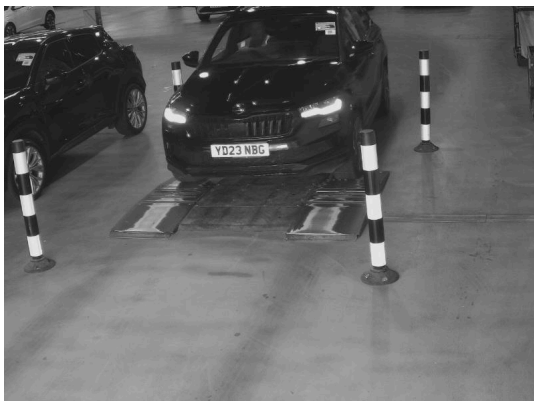

STATUS ☒ Pass ☐ Fail

200 Point Inspection

☒ Approved by RAC

- Body Exterior
- Interior Checks
- Electrical Controls
- Engine Compartment
- Fuel/Exhaust/Underbody
- Drivetrain
- Tyres & Wheels
- Front Suspension/Steering
- Rear Suspension
- Brake System
- Road Test and Final Check

Car Details

Car:

Tyre Tread Readings

Left Front

Right Front

Left Rear

Right Rear

Your Inspection was conducted by

Inspection Site

Inspection Date

Registration Number

Make

Model

VIN

Mileage

Colour

Engine Type

Evidence of Accident Damage

AK

Peterborough Prep

29/5/26

YD23 NBG

SKODA

KAROQ

TMBK*****

52,184

Black

Petrol

☐ Yes

☒ No

The checks enclosed within this document have been carried out on your vehicle by our trained Technicians.

Vehicle checks are passed based on visual inspection for operational and roadworthiness at the time of inspection. Items are checked only where applicable to the vehicle type.