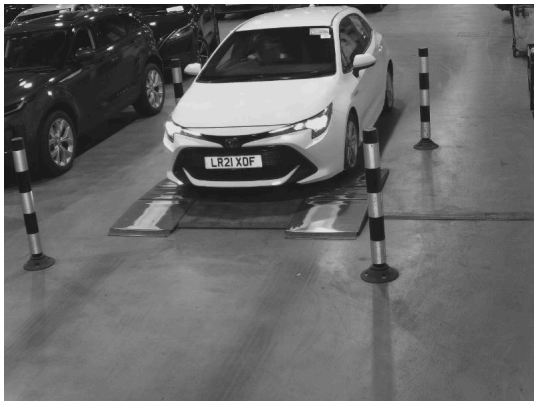

# 200 Point Inspection

Body Exterior

Interior Checks

Electrical Controls

Engine Compartment

Fuel/Exhaust/Underbody

Drivetrain

Tyres & Wheels

Front Suspension/Steering

Rear Suspension

Brake System

Road Test and Final Check

## Car Details

Car: