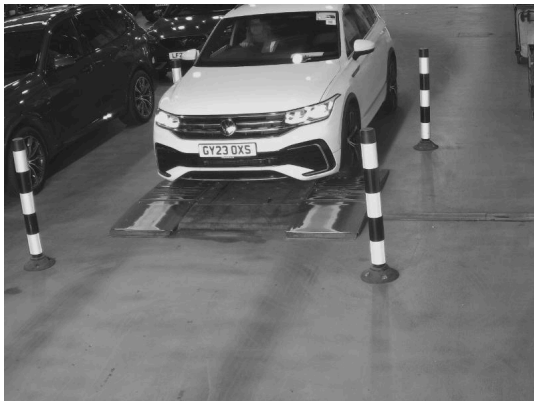

# 200 Point Inspection

Approved by RAC

- Body Exterior
- Interior Checks
- Electrical Controls
- Engine Compartment
- Fuel/Exhaust/Underbody
- Drivetrain
- Tyres & Wheels
- Front Suspension/Steering
- Rear Suspension
- Brake System
- Road Test and Final Check

## Car Details

Car: